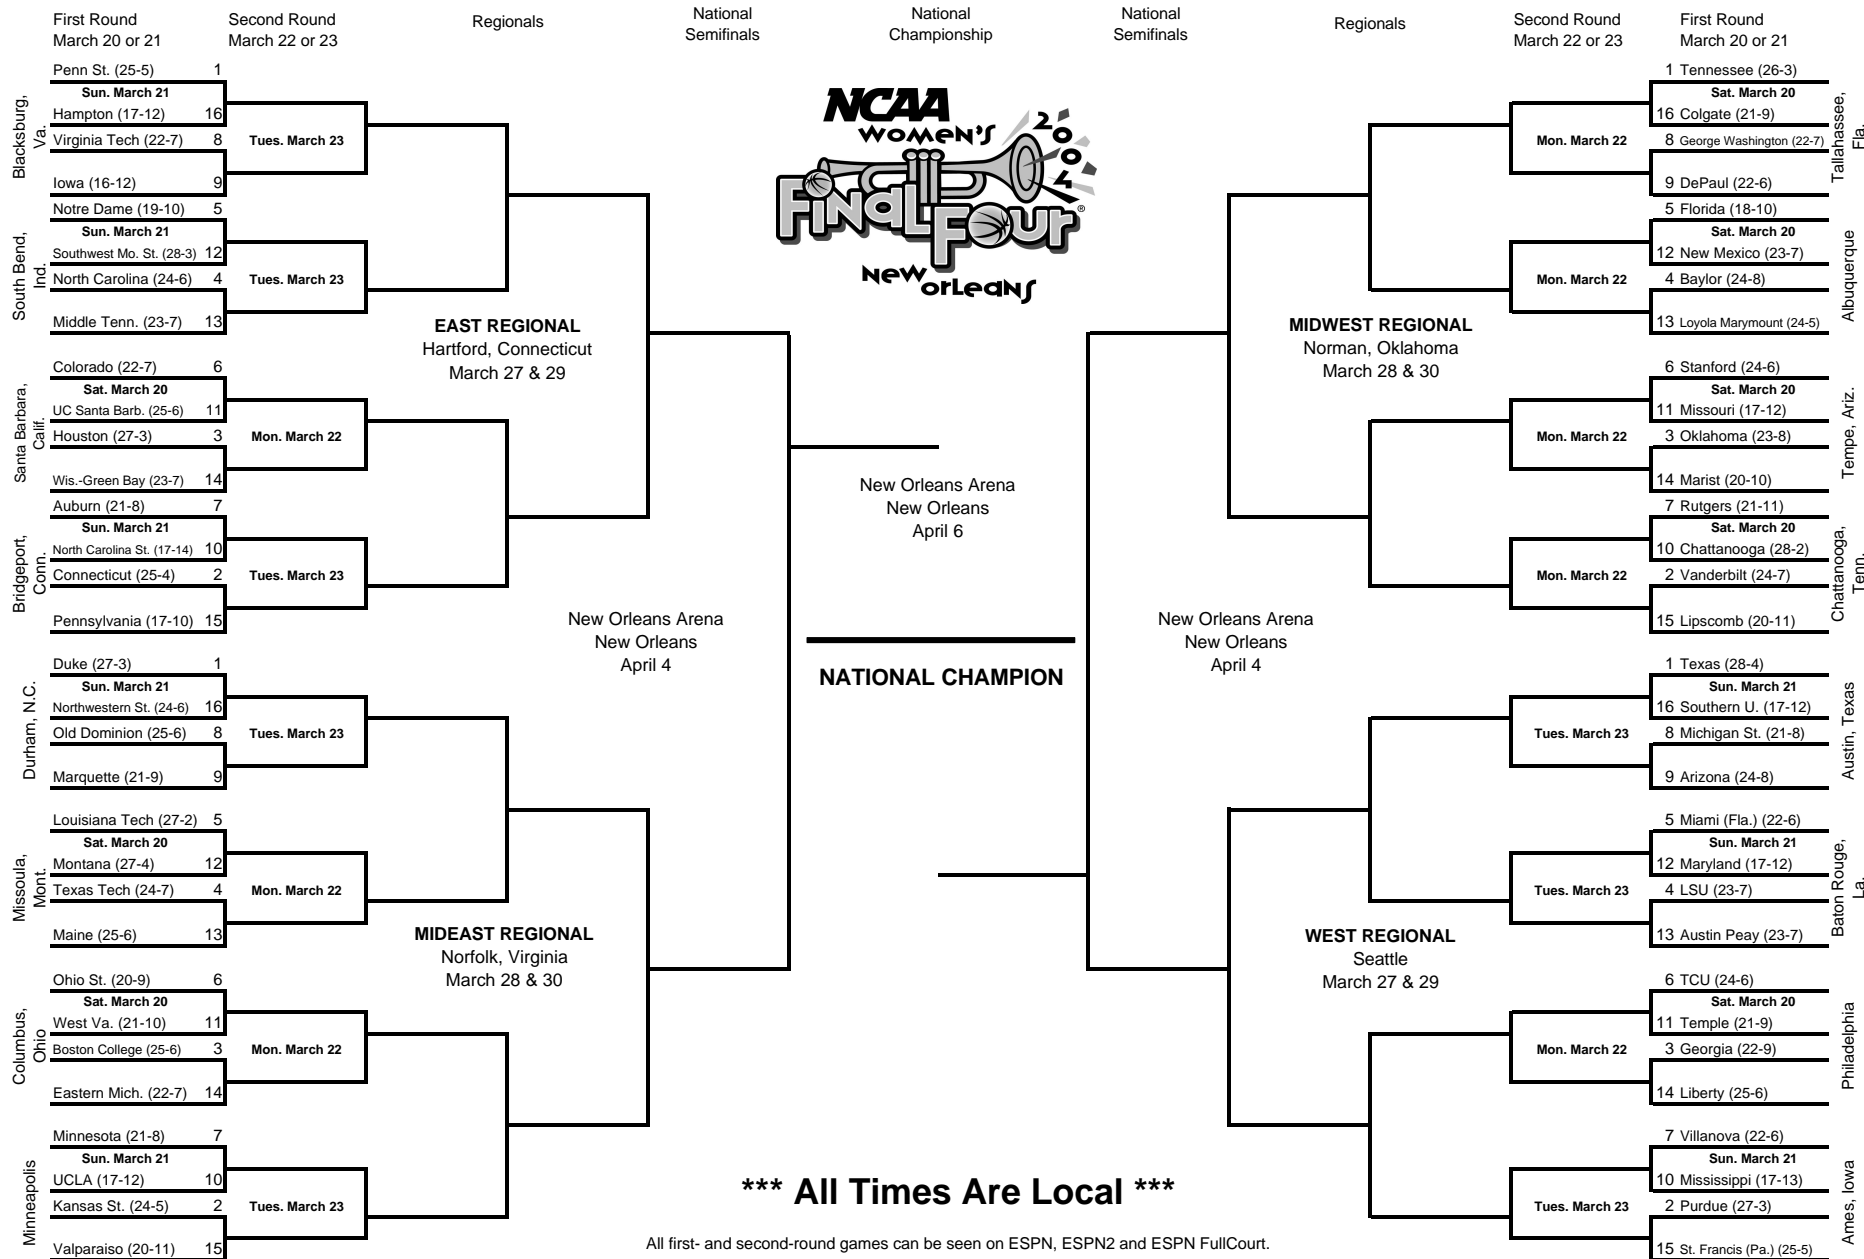

2004 NCAA Division I Women's BASKETBALL CHAMPIONSHIP

*** All Times Are Local ***

All first- and second-round games can be seen on ESPN, ESPN2 and ESPN FullCourt.

REACHING FOR NEW HEIGHTS

The Lady Lions and the NCAA Tournament

NCAA TOURNAMENT HISTORY AT A GLANCE: Penn State is 23-19 all time in NCAA Tournament Games. This year Penn State was awarded a No. 1 seed for the third time in team history. Last year the Lady Lions earned a #4 seed and advanced to the Sweet Sixteen for the second straight year after wins over #13 seed Holy Cross and #5 seed South Carolina before falling to #1 seed Tennessee.

Sunday, March 21 (First Round)

No. 8 seed Virginia Tech vs. No. 9 seed

No. 1 seed Penn State vs. No. 16 seed Hampton

Tipoff

12 p.m.

2:30 p.m.

Tuesday, March 23 (Second Round)

Penn State/Hampton winner vs. Virginia Tech/Iowa winner

Tipoff

TBA

Lady Lions in the NCAA Tournament: Year-by-Year

<u>Year</u>	<u>Seed</u>	<u>Region</u>	<u>Qualified</u>	<u>Round</u>	<u>Seed/Opponent</u>	<u>Result</u>	<u>Location</u>
1982	4	Mideast	At-Large	Reg. Semifinal 1st	#1 USC #5 Clemson	L, 70-73 W, 96-75	Knoxville, Tenn. Univ. Park, Pa.
1983	none	East	Atlantic 10 Champ	Regional Final Reg. Semifinal 1st	#2 Old Dominion #1 Cheyney #4 N.C. State	L, 60-74 W, 73-72 W, 94-80	Univ. Park, Pa. Univ. Park, Pa. Raleigh, N.C.
1984	8	East	Atlantic 10 Champ	1st	#1 Old Dominion	L, 65-87	Norfolk, Va.
1985	3	East	Atlantic 10 Champ	Reg. Semifinal 2nd	#2 Ohio State #6 North Carolina	L, 78-81 W, 98-79	Norfolk, Va. Univ. Park, Pa.
1986	3	East	Atlantic 10 Champ	Reg. Semifinal 2nd	#2 Rutgers #6 N.C. State	L, 72-85 W, 63-59	Philadelphia, Pa. Univ. Park, Pa.
1987	5	West	At-Large	2nd	#4 Mississippi	L, 75-80	Oxford, Miss.
1988	9	Mideast	At-Large	2nd 1st	#1 Auburn #8 LaSalle	L, 66-94 W, 86-85	Auburn, Ala. Auburn, Ala.
1990	none	East	Atlantic 10 Champ	2nd 1st	#2 Virginia #10 Florida State	L, 64-85 W, 83-73	Charlottesville, Va. Tallahassee, Fla.
1991	1	East	Atlantic 10 Champ	2nd	#8 James Madison	L, 71-73	Univ. Park, Pa.
1992	3	Midwest	At-Large	Reg. Semifinal 2nd	#2 Mississippi #11 DePaul	L, 72-75 W, 77-54	Colorado Univ. Park, Pa.
1993	3	East	At-Large	2nd	Georgetown	L, 68-67	Univ. Park, Pa.
1994	1	Midwest	Big Ten Champ	Regional Final Reg. Semifinal 2nd 1st	#6 Alabama #4 Seton Hall #9 Kansas #16 Fordham	L, 82-96 W, 64-60 W, 85-68 W, 94-41	Austin, Texas Austin, Texas Univ. Park, Pa. Univ. Park, Pa.
1995	2	Midwest	Big Ten Champ	2nd 1st	#7 N.C. State #15 Jackson St.	L, 74-76 W, 75-62	Univ. Park, Pa. Univ. Park, Pa.
1996	2	West	Big Ten Champ	Reg. Semifinal 2nd 1st	#6 Auburn #10 Kent #15 Youngstown St.	L, 69-75 W, 86-59 W, 94-71	Seattle, Wash. Univ. Park, Pa. Univ. Park, Pa.
1999	8	West	At-Large	2nd 1st	#1 Louisiana Tech #9 Virginia	L, 62-79 W, 82-69	Ruston, La. Ruston, La.
2000	2	Midwest	At-Large	Final Four Regional Final Reg. Semifinal 2nd 1st	#1 Connecticut #1 Louisiana Tech #3 Iowa State #7 Auburn #15 Youngstown St.	L, 67-89 W, 86-65 W, 66-65 W, 75-69 W, 83-63	Philadelphia, Pa. Kansas City, Mo. Kansas City, Mo. Univ. Park, Pa. Univ. Park, Pa.
2001	6	East	At-Large	1st	#11 Texas Christian	L, 75-77	Ruston, La.
2002	4	Mideast	At-Large	Reg. Semifinal 2nd 1st	#1 Connecticut #5 Florida International #13 Chattanooga	L, 64-82 W, 96-79 W, 82-67	Milwaukee, Wis. Univ. Park, Pa. Univ. Park, Pa.
2003	4	Mideast	At-Large	Reg. Semifinal 2nd 1st	#1 Tennessee #5 South Carolina #13 Holy Cross	L, 58-86 W, 77-67 W, 64-33	Knoxville, Tenn. Univ. Park, Pa. Univ. Park, Pa.