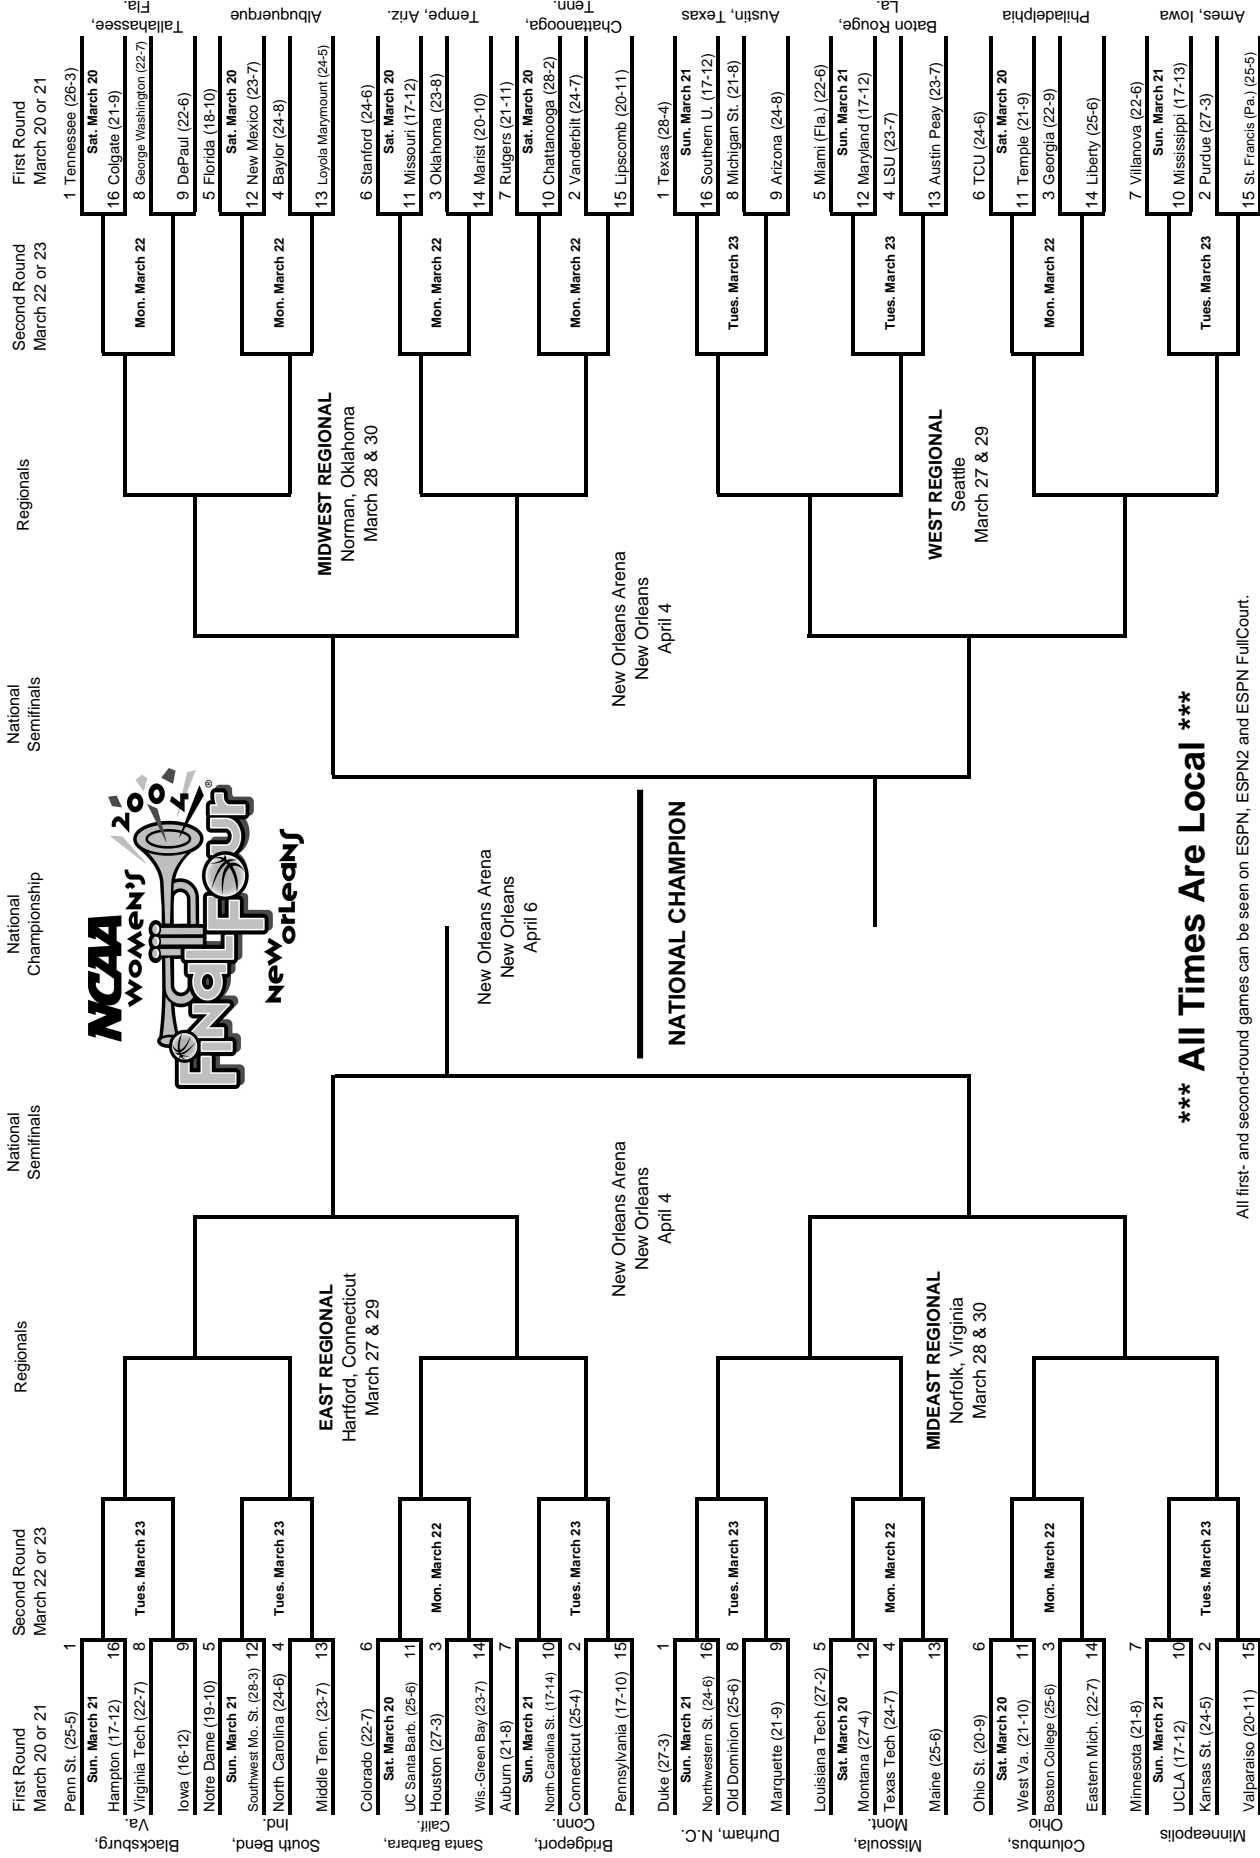

2004 NCAA Division I Women's

BASKETBALL CHAMPIONSHIP

*** All Times Are Local ***

All first- and second-round games can be seen on ESPN, ESPN2 and ESPN FullCourt.

Iowa Hawkeye Basketball
Iowa Combined Team Statistics (as of Mar 05, 2004)
All games

RECORD:	OVERALL	HOME	AWAY	NEUTRAL
ALL GAMES.....	(16-12)	(7-6)	(8-5)	(1-1)
CONFERENCE.....	(10-6)	(5-3)	(5-3)	(0-0)
NON-CONFERENCE.....	(6-6)	(2-3)	(3-2)	(1-1)

## Player	GP-GS	Min--Avg	|---TOTAL---|		|---3-PTS---|		FT-FTA	Pct	|----REBOUNDS----|					PF	FO	A	TO	Blk	Stl	Pts	Avg
			FG-FGA	Pct	3FG-FGA	Pct			Off	Def	Tot	Avg									
52 Cavey, Jamie.....	28-28	788 28.1	185-327	.566	0-0	.000	103-137	.752	53	81	134	4.8	99	8	53	70	20	22	473	16.9	
22 Faulkner, Kristi...	28-28	903 32.2	154-333	.462	55-125	.440	86-100	.860	24	76	100	3.6	37	1	64	73	3	16	449	16.0	
50 Lillis, Jennie.....	28-28	943 33.7	155-358	.433	29-80	.363	102-124	.823	71	99	170	6.1	85	5	90	66	22	53	441	15.8	
34 Solverson, Johanna.	27-20	559 20.7	57-167	.341	17-61	.279	27-33	.818	40	103	143	5.3	78	2	78	86	13	30	158	5.9	
20 Richards, Lindsay..	28-28	819 29.3	47-143	.329	22-64	.344	39-51	.765	10	61	71	2.5	55	2	83	92	5	24	155	5.5	
42 Reedy, Tiffany....	28-8	511 18.3	39-104	.375	18-54	.333	25-38	.658	25	64	89	3.2	49	0	23	27	3	19	121	4.3	
10 Smith, Crystal.....	28-0	456 16.3	40-102	.392	13-46	.283	11-14	.786	31	29	60	2.1	49	0	33	30	2	46	104	3.7	
54 McCann, Becca.....	28-0	338 12.1	28-62	.452	4-10	.400	12-25	.480	33	29	62	2.2	46	0	26	24	3	10	72	2.6	
12 Armstrong, Jenna...	24-0	197 8.2	11-35	.314	10-26	.385	4-6	.667	11	18	29	1.2	8	0	13	15	0	3	36	1.5	
45 Kasperek, Morgan...	25-0	152 6.1	14-29	.483	1-1	1.000	5-10	.500	12	15	27	1.1	19	0	5	15	3	9	34	1.4	
14 Geoffroy, Lindsay..	13-0	31 2.4	3-12	.250	0-0	.000	4-8	.500	2	6	8	0.6	8	0	2	7	1	1	10	0.8	
33 Remmerde, Deb.....	2-0	3 1.5	0-1	.000	0-1	.000	0-0	.000	0	0	0	0.0	1	0	0	0	0	0	0	0.0	
TEAM.....									53	71	124	4.4	0		9						
Total.....	28	5700	733-1673	.438	169-468	.361	418-546	.766	365	652	1017	36.3	534	18	470	514	75	233	2053	73.3	
Opponents.....	28	5700	750-1726	.435	149-451	.330	392-556	.705	410	649	1059	37.8	543	-	412	508	113	278	2041	72.9